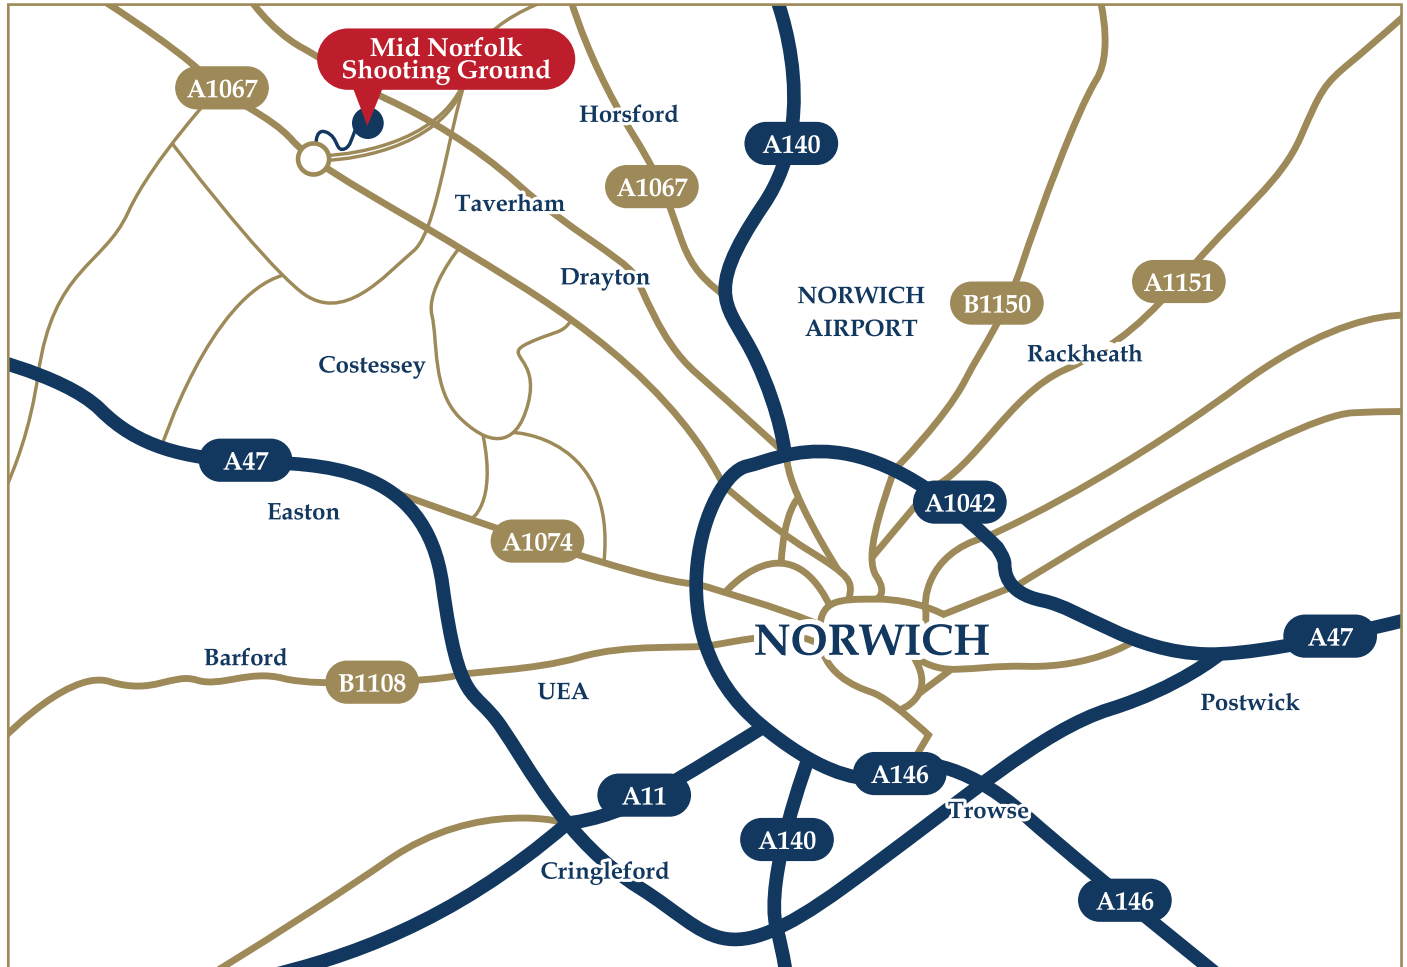

How To Find Us

Tel: 01603 860436

Fakenham Road, Taverham, Norwich NR8 6HS

From Norwich - Take the A1067 Fakenham Road towards Fakenham. Go through Drayton and Taverham and past the main crossroads, where the speed camera is. As you exit Taverham, (you'll see the Garden Centre signs on your right), you will come to the roundabout. Turn right (3rd exit) into the shooting ground drive - it is signposted.

Follow the drive as far as it goes, past the house named Deighton Hills (*on your right*). As you enter the wooded area you'll see the driveway curve to the right, up the hill, and the welcome sign. You'll find the car park and the Clubhouse straight ahead.

From Fakenham - Follow the A1067 towards Norwich. As you exit Lenwade (*Dinosaur Park*) the road does a sweeping right and then straightens out. You'll go past a farm on your right, and then approach the roundabout where you will see the signs and turning into the shooting ground on your left.

Follow the road as far as it goes, past the house named Deighton Hills (*on your right*). As you enter the wooded area you'll see the driveway curve to the right, up the hill, and the welcome sign. You'll find the car park and the Clubhouse straight ahead.